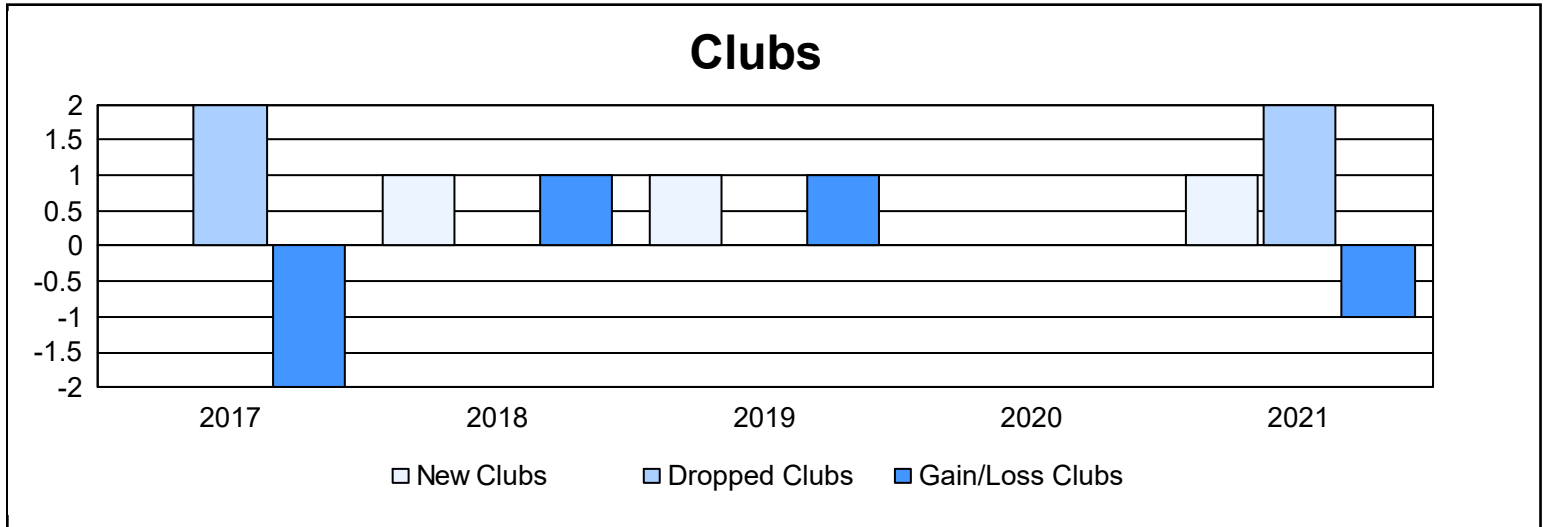

Year	New Clubs	Dropped Clubs	Gain/ Loss Clubs	New Members	Charter Members	Reinstate Members	Transfer Members	Total Member Added	Total Members Dropped	Gain/ Loss Members
2016-2017	0	2	-2	82	2	0	11	95	80	15
2017-2018	1	0	1	67	30	2	3	102	69	33
2018-2019	1	0	1	41	20	3	0	64	46	18
2019-2020	0	0	0	46	0	2	3	51	110	-59
2020-2021	1	2	-1	189	28	2	3	222	82	140
Average	1	1	0	85	16	2	4	107	77	29

Membership Composition June 2021 Cumulative

Gender Composition June 2021 Cumulative