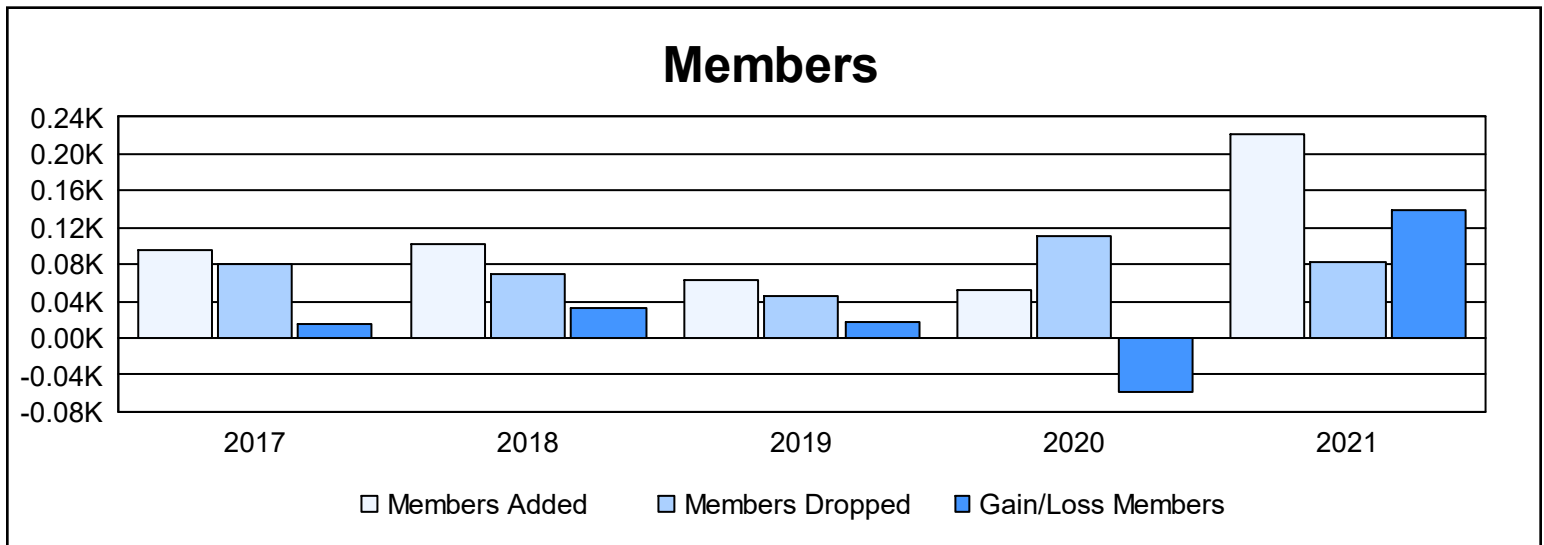

Year	New Clubs	Dropped Clubs	Gain/ Loss Clubs	New Members	Charter Members	Reinstate Members	Transfer Members	Total Member Added	Total Members Dropped	Gain/ Loss Members
2016-2017	0	2	-2	82	2	0	11	95	80	15
2017-2018	1	0	1	67	30	2	3	102	69	33
2018-2019	1	0	1	41	20	3	0	64	46	18
2019-2020	0	0	0	46	0	2	3	51	110	-59
2020-2021	1	2	-1	189	28	2	3	222	82	140
Average	1	1	0	85	16	2	4	107	77	29

Membership Composition June 2021 Cumulative

Gender Composition June 2021 Cumulative